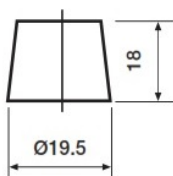

Terminal Type

T1

Standard DIN Post

Positive Terminal