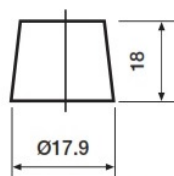

Yuasa Technical Data Sheet

Yuasa HJ-S55D23R-B - Auxilliary, Backup & Specialist Batteries

Performance

Voltage	12V
Capacity (20-hour)	57Ah
Cold Cranking Amps (EN1)	430A

Dimensions

Length	220mm
Width	171mm
Height	227mm

Weights & Measures

Mean Weight with Acid	15.1kg
-----------------------	--------

Container Features

Case Type	D23 JIS AGM
Cell Layout	1
Hold Down	N
Lid Type	Flat

Technology

Separator	AGM
Recommended Charge Rate	4A
Performance Marking	W5-C2-V2-E2

Terminal Type

T1

Standard DIN Post

Positive Terminal

Negative Terminal

Battery Hold-down

Data Sheet generated on 02/02/2023 - E&OE