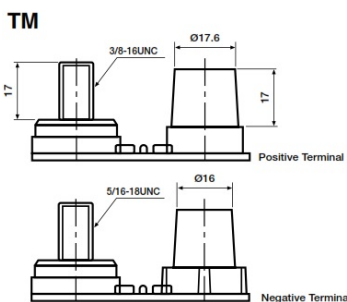

Yuasa Technical Data Sheet

Yuasa M31-EFB - Marine Batteries

Performance

Voltage	12V
Capacity (20-hour)	100Ah
Cold Cranking Amps (EN1)	750A

Dimensions

Length	330mm
Width	173mm
Height	240mm

Weights & Measures

Mean Weight with Acid	26kg
-----------------------	------

Container Features

Case Type	GR31 BCI
Cell Layout	1
Hold Down	N
State of Charge Indicator	✓
Handles	✓
End Venting	✓
Semi-Traction Features	✓
Lid Type	SMF Double Lid

Technology

Flame Arrestor	✓
Technology	Ca/Ca
Separator	PE
Recommended Charge Rate	7A

Terminal Type

Cell Assembly Layout

Battery Hold-down

Data Sheet generated on 03/02/2023 - E&OE