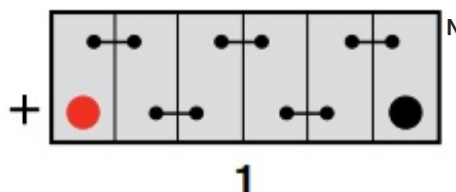

Yuasa Technical Data Sheet

Yuasa L31-EFB - Leisure Batteries

Performance

Voltage	12V
Capacity (20-hour)	100Ah
Cold Cranking Amps (EN1)	750A

Dimensions

Length	330mm
Width	173mm
Height	240mm

Weights & Measures

Mean Weight with Acid	26kg
-----------------------	------

Container Features

Case Type	GR31 BCI
Cell Layout	1
Hold Down	N
State of Charge Indicator	✓
Handles	✓
End Venting	✓
Semi-Traction Features	✓
Lid Type	SMF Double Lid

Technology

Flame Arrestor	✓
Technology	Ca/Ca
Separator	PE
Recommended Charge Rate	7A

Terminal Type

Cell Assembly Layout

Battery Hold-down

Data Sheet generated on 03/02/2023 - E&OE