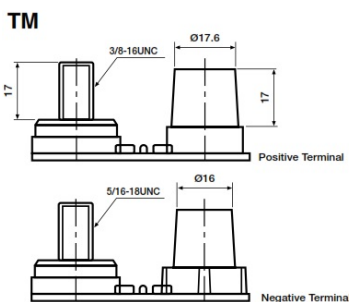

Yuasa Technical Data Sheet

Yuasa L31-EFB - Leisure Batteries

Performance

Voltage	12V
Capacity (20-hour)	100Ah
Cold Cranking Amps (EN1)	750A

Dimensions

Length	330mm
Width	173mm
Height	240mm

Weights & Measures

Mean Weight with Acid	26kg
-----------------------	------

Container Features

Case Type	GR31 BCI
Cell Layout	1
Hold Down	N
State of Charge Indicator	✓
Handles	✓
End Venting	✓
Semi-Traction Features	✓
Lid Type	SMF Double Lid

Technology

Flame Arrestor	✓
Technology	Ca/Ca
Separator	PE
Recommended Charge Rate	7A

Terminal Type

Cell Assembly Layout

Battery Hold-down

Data Sheet generated on 03/02/2023 - E&OE