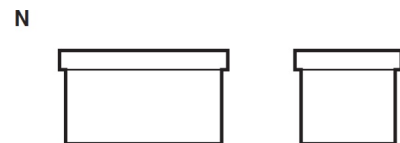

Terminal Type

T1

Standard DIN Post

Positive Terminal

Negative Terminal

Cell Assembly Layout

Battery Hold-down

Data Sheet generated on 03/02/2023 - E&OE