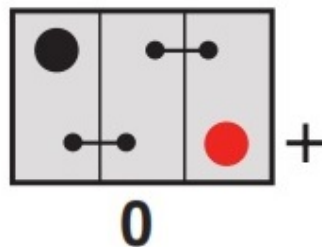

Terminal Type

T1

Standard DIN Post

Positive Terminal

Negative Terminal

Cell Assembly Layout

Battery Hold-down

Data Sheet generated on 03/02/2023 - E&OE