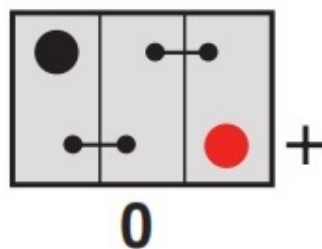

Terminal Type

T1

Standard DIN Post

Positive Terminal

Negative Terminal

Cell Assembly Layout

Battery Hold-down

Data Sheet generated on 03/02/2023 - E&OE