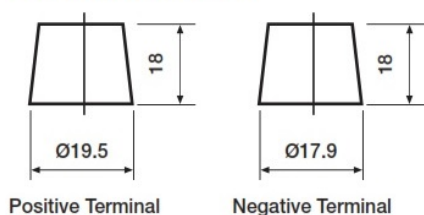

Mean Weight with Acid	39.5kg
Acid Volume	7 litres

Container Features

Hold Down	N
Handles	✓
Lid Type	Raised Plug

Technology

Technology	Sb/Sb
Separator	PE
Recommended Charge Rate	12A
Performance Marking	W1-C1-V1-E1

Terminal Type

T1

Standard DIN Post

Positive Terminal

Negative Terminal

Cell Assembly Layout

Battery Hold-down

Data Sheet generated on 03/02/2023 - E&OE