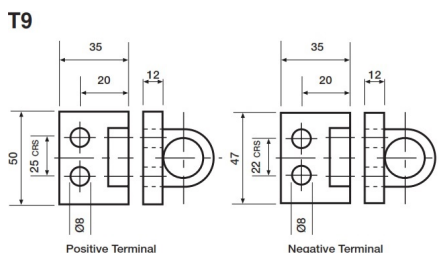

#### Dimensions

Length	372mm
Width	181mm
Height	397mm

#### Cell Assembly Layout