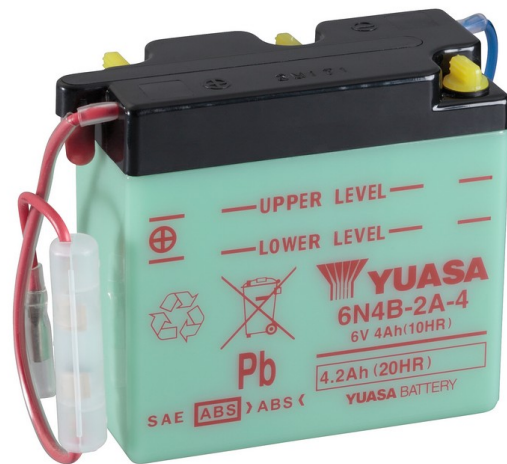

Technology

Technology	Cast Sb/Sb
Separator	Reinforcing fiber+Glass Fiber

Cell Assembly Layout

Data Sheet generated on 05/02/2023 - E&OE