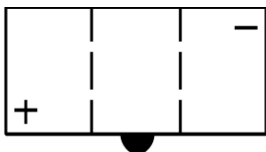

Yuasa Technical Data Sheet

Yuasa 6N12A-2C - Conventional 6 Volt Battery

Performance

Voltage	6
Capacity (10-hour)	12Ah
Capacity (20-hour)	12.6Ah

Dimensions ($\pm 2\text{mm}$)

Length	156mm
Width	57mm
Height	116mm

Weights & Measures

Mean Weight with Acid	2kg
Acid Volume	0.5l

Technology

Technology	Cast Sb/Sb
Separator	Reinforcing fiber+Glass Fiber

Cell Assembly Layout

Terminal Type - 9

Data Sheet generated on 05/02/2023 - E&OE