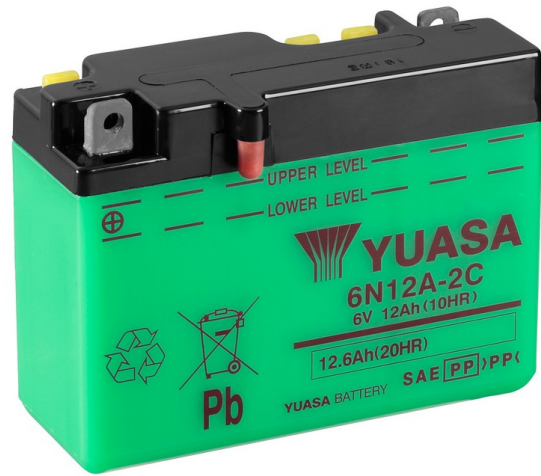

Yuasa Technical Data Sheet

Yuasa 6N12A-2C - Conventional 6 Volt Battery

Performance

Voltage	6
Capacity (10-hour)	12Ah
Capacity (20-hour)	12.6Ah

Dimensions ($\pm 2\text{mm}$)

Length	156mm
Width	57mm
Height	116mm

Weights & Measures

Mean Weight with Acid	2kg
Acid Volume	0.5l

Technology

Technology	Cast Sb/Sb
Separator	Reinforcing fiber+Glass Fiber

Cell Assembly Layout

Terminal Type - 9

Data Sheet generated on 05/02/2023 - E&OE