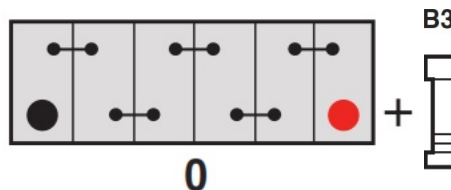

Yuasa Technical Data Sheet

Yuasa L28-EFB - Leisure Batteries

Performance

Voltage	12V
Capacity (20-hour)	75Ah
Cold Cranking Amps (EN1)	A

Dimensions

Length	278mm
Width	175mm
Height	190mm

Weights & Measures

Mean Weight with Acid	19.3kg
-----------------------	--------

Terminal Type

T1

Standard DIN Post

Positive Terminal

Negative Terminal

Cell Assembly Layout

Battery Hold-down

Data Sheet generated on 03/02/2023 - E&OE