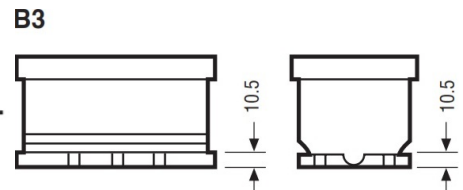

Yuasa Technical Data Sheet

Yuasa L28-EFB - Leisure Batteries

Performance

Voltage	12V
Capacity (20-hour)	75Ah
Cold Cranking Amps (EN1)	A

Dimensions

Length	278mm
Width	175mm
Height	190mm

Weights & Measures

Mean Weight with Acid	19.3kg
-----------------------	--------

Terminal Type

T1

Standard DIN Post

Positive Terminal

Negative Terminal

Cell Assembly Layout

Battery Hold-down

Data Sheet generated on 03/02/2023 - E&OE