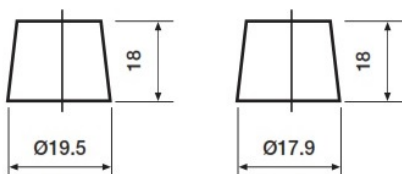

Yuasa Technical Data Sheet

Yuasa L28-EFB - Leisure Batteries

Performance

Voltage	12V
Capacity (20-hour)	75Ah
Cold Cranking Amps (EN1)	A

Dimensions

Length	278mm
Width	175mm
Height	190mm

Weights & Measures

Mean Weight with Acid	19.3kg
-----------------------	--------

Container Features

Case Type	L3 DIN EFB
Hold Down	B3
State of Charge Indicator	✓
Handles	✓
End Venting	✓
Lid Type	SMF Double Lid

Technology

Flame Arrestor	✓
Technology	Ca/Ca
Separator	PE
VDA Roll Over Test	✓
Recommended Charge Rate	4A

Terminal Type

T1

Standard DIN Post

Positive Terminal

Negative Terminal

Cell Assembly Layout

Battery Hold-down

Data Sheet generated on 03/02/2023 - E&OE