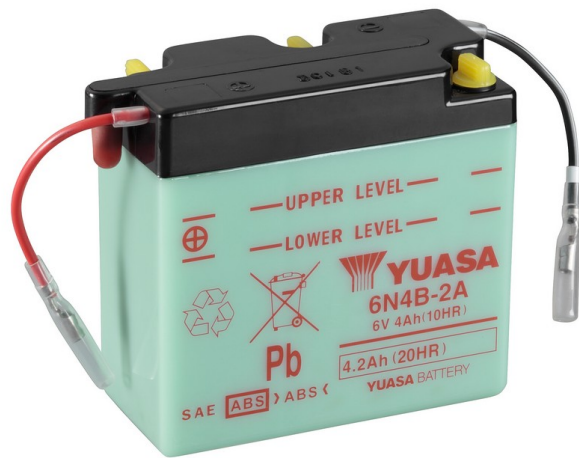

Yuasa Technical Data Sheet

Yuasa 6N4B-2A - Conventional 6 Volt Battery

Performance

Voltage	6
Capacity (10-hour)	4Ah
Capacity (20-hour)	4.2Ah

Dimensions ($\pm 2\text{mm}$)

Length	102mm
Width	48mm
Height	96mm

Weights & Measures

Mean Weight with Acid	1kg
Acid Volume	0.2l

Technology

Technology	Cast Sb/Sb
Separator	Reinforcing fiber+Glass Fiber

Cell Assembly Layout

Data Sheet generated on 05/02/2023 - E&OE